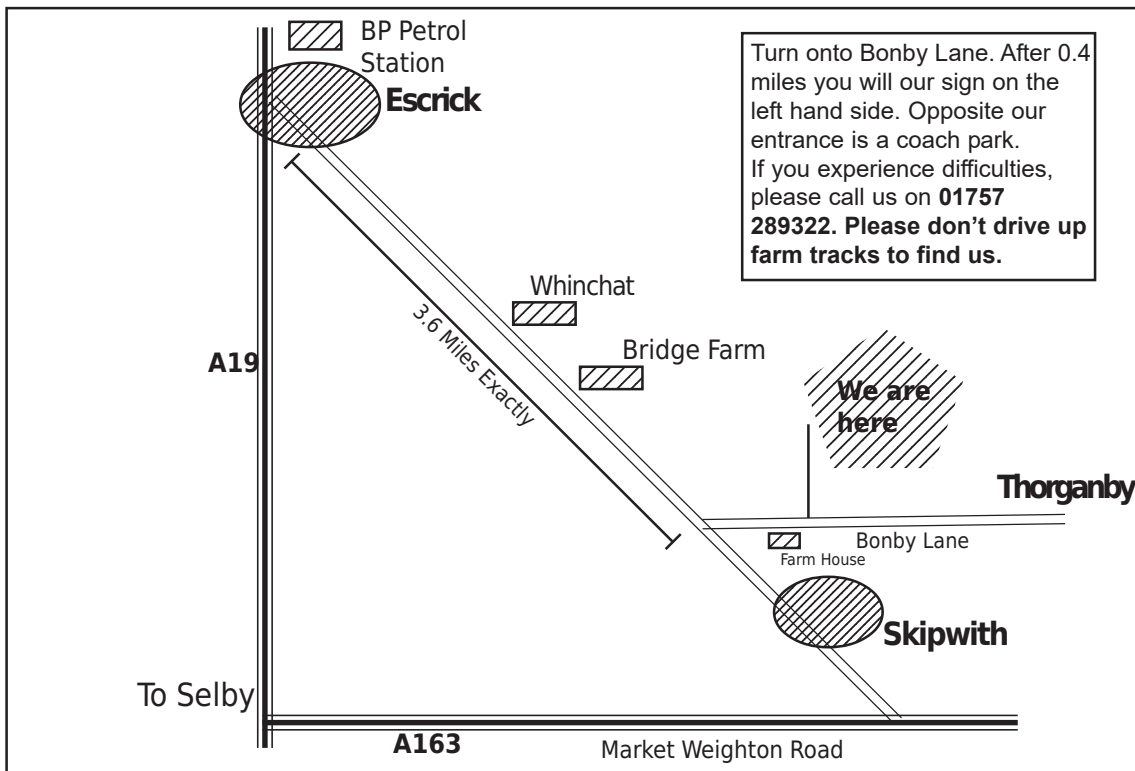

Directions to The Yorkshire Paintball Centre

The best way to find us from the A64 is to follow the signs for the “Designer Outlet” which is on the A19. Then head South towards Selby. When you get to Escrick, just follow the detailed map below.

From the M62 take junction 34 and head North towards Selby. Go through Selby and take the A163 signposted towards Market Weighton. Be careful not to take the A63 towards Howden, then follow the detailed map below.