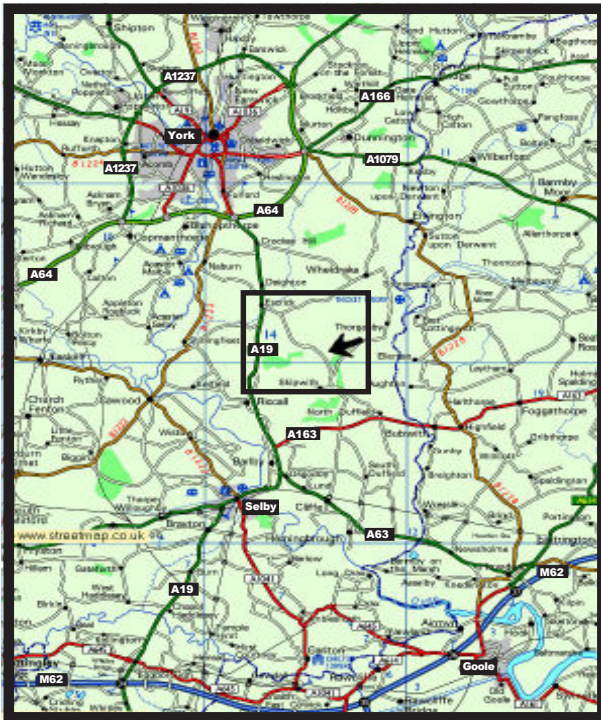

Directions to The Yorkshire Paintball Centre

The best way to find us from the A64 is to follow the signs for the “Designer Outlet” which is on the A19. Then head South towards Selby. When you get to Escrick, just follow the detailed map below.

From the M62 take junction 34 and head North towards Selby. Go through Selby and take the A163 signposted towards Market Weighton. Be careful not to take the A63 towards Howden, then follow the detailed map below.